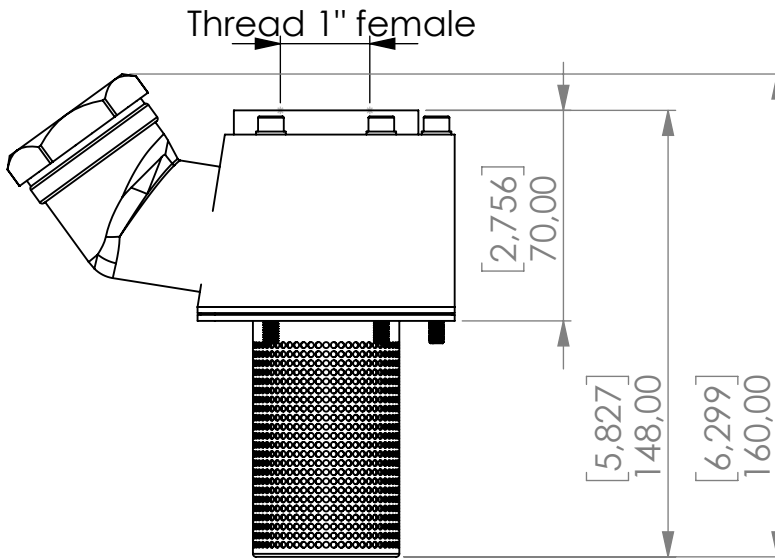

Filling Adapter

Product Code	FILL	-	LK73	-	AL	-	F	-	1f
	Filling Adapter		Bolt circle 73mm (DIN 24557)		Material Aluminium		FKM seals		Connection for Adsorber Thread 1" female

Total weight (kg/lb): 1.000 / 2.2

NAME:

Filling Adapter

FILL-LK73_AL_F_1f

Article no.:

08.2112.01

Status approved

Ratio 1:2.5

Format A4