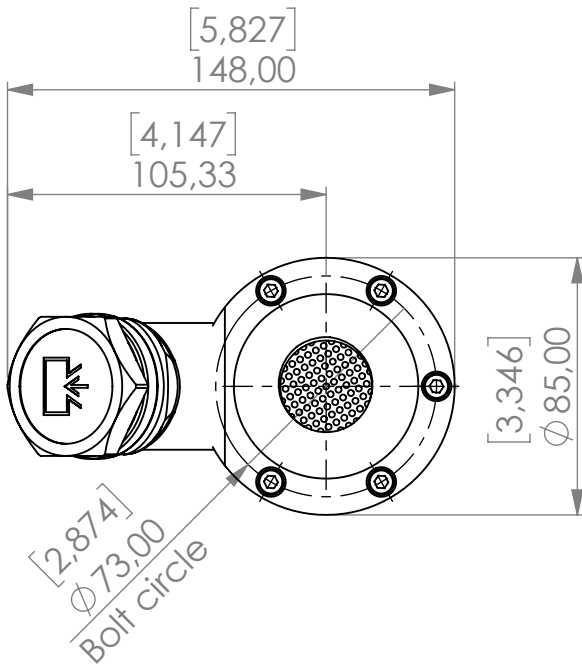

Filling Adapter

Product Code	FILL	-	LK73	-	AL	-	F	-	1f
	Filling Adapter		Bolt circle 73mm (DIN 24557)		Material Aluminium		FKM seals		Connection for Adsorber Thread 1" female

Total weight (kg/lb): 1.000 / 2.2

NAME:

Filling Adapter

FILL-LK73_AL_F_1f

Article no.:

08.2112.01

Status approved

Ratio 1:2.5

Format A4