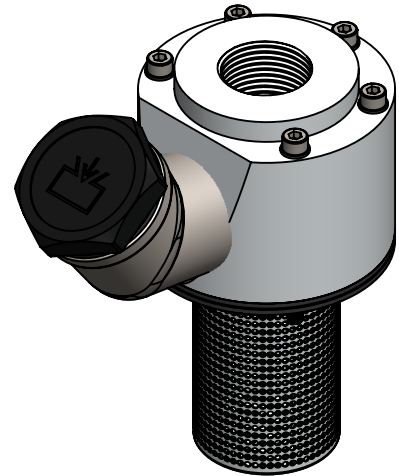

Filling Adapter

Product Code	FILL	-	LK73	-	AL	-	F	-	1f
	Filling Adapter		Bolt circle 73mm (DIN 24557)		Material Aluminium		FKM seals		Connection for Adsorber Thread 1" female

Total weight (kg/lb): 1.000 / 2.2

NAME:

Filling Adapter

FILL-LK73_AL_F_1f

Article no.:

08.2112.01

Status approved

Ratio 1:2.5

Format A4